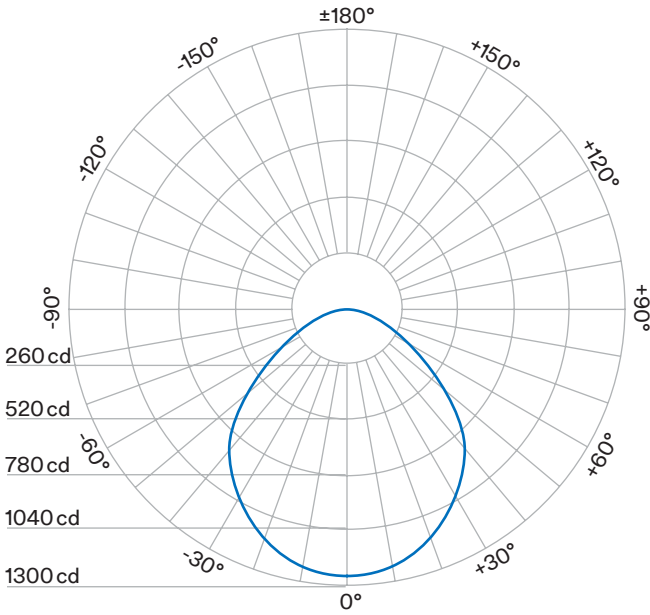

Specifications

Model		DRT8483520	DRT8484020
General	Base Type	G13	G13
	Lumen Output	2000 lm	2000 lm
	Luminous Efficacy	100 lm/W	100 lm/W
	Beam Angle	220°	220°
	Equivalent Fluorescent Wattage	32 W	32 W
Electrical	Input Power	20 W	20 W
	Input Voltage	Ballast Vac	Ballast Vac
	Power Factor	N/A	N/A
	Total Harmonic Distortion	≤20%	≤20%
Color	Color Temperature (CCT)	3500 K	4000 K
	Color Rendering Index (CRI)	≥80	≥80
Operational	Lifetime	50000 hours	50000 hours
	Warranty	5 Years	5 Years
	Dimmable	No	No
	Operating Temperature	-4°F to 113°F	-4°F to 113°F
	Environment	Damp Rated	Damp Rated
	Suitable for Totally Enclosed Install	Yes	Yes
	Weight	0.58 lbs	0.58 lbs
Dimensions (Length x Diameter)	47.2 x 1.12 in	47.2 x 1.12 in	

Polar Distribution Chart
(units in Candela, cd)

Polar Distribution data collected using two DRT848 tubes mounted in Lithonia 2GT8 lensed recessed troffer

Illuminance Data

Illumination (Emax)	Diameter	Distance
28.91 fc (311 lux)	15.64 ft (238.35 cm)	6.56 ft (2.0 m)
12.85 fc (138 lux)	23.46 ft (357.53 cm)	9.84 ft (3.0 m)
7.23 fc (78 lux)	31.28 ft (476.70 cm)	13.12 ft (4.0 m)
4.63 fc (50 lux)	39.10 ft (595.88 cm)	16.40 ft (5.0 m)
3.21 fc (35 lux)	46.92 ft (715.05 cm)	19.69 ft (6.0 m)